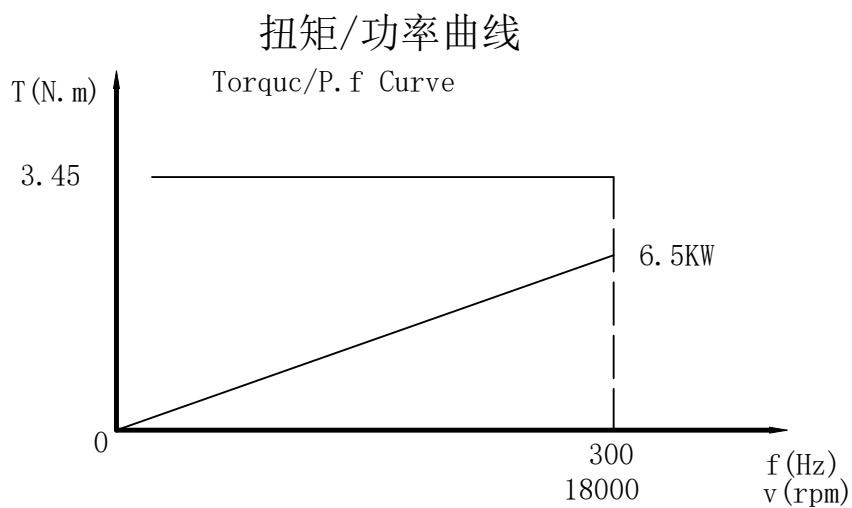

GDK125-18Z/6.5
6.5KW 220V 22.5A
300Hz 18000rpm

注: TA:20°C Serv:S1 Water cooling