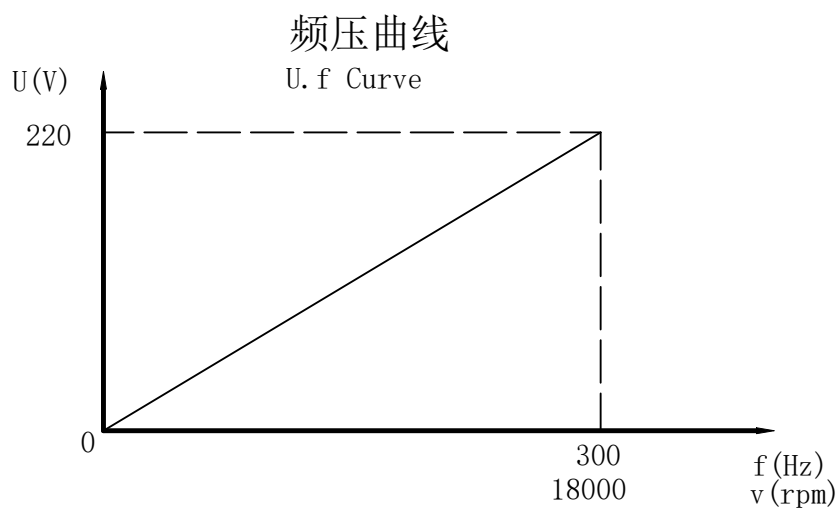

GDK125-18Z/6.5
6.5KW 220V 22.5A
300Hz 18000rpm

注: TA:20°C Serv:S1 Water cooling